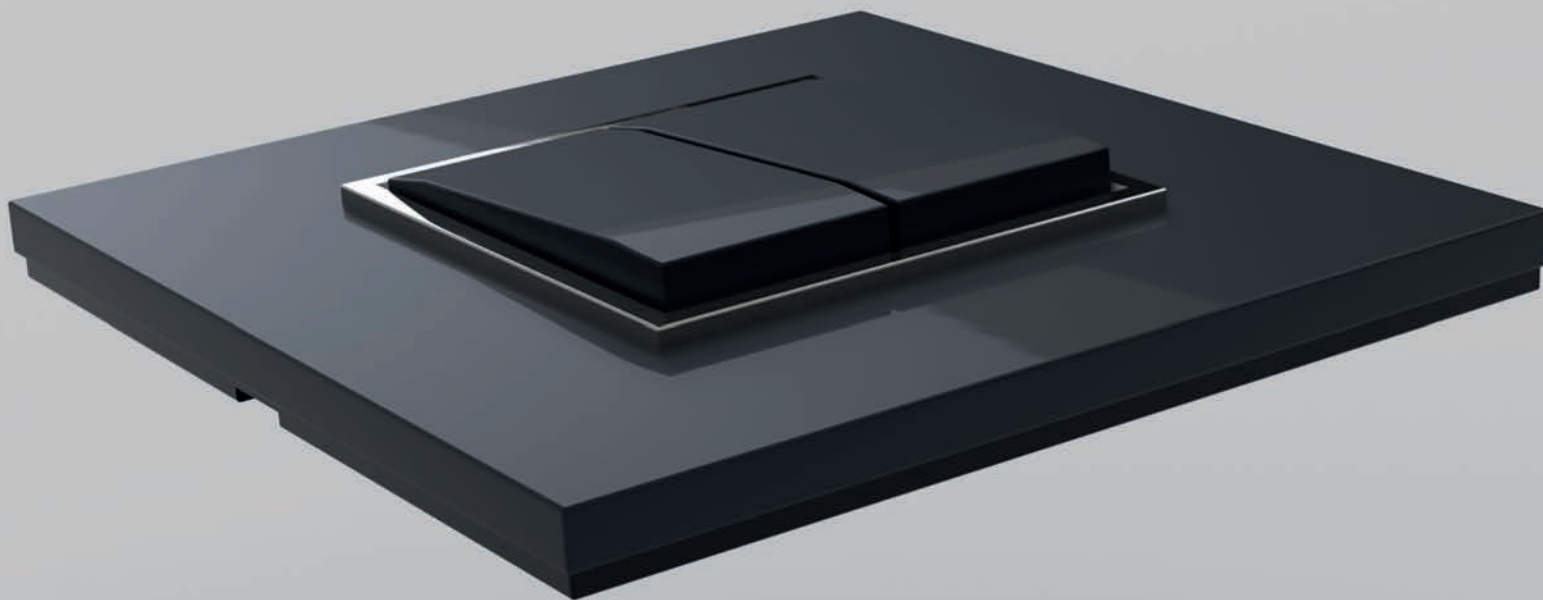

VISION

NOPAL LUX d.o.o.

Branka Bajića 78, 21400 Bačka Palanka, Serbia

☎ +381.21.60.49.028   ✉ prodaja@nopallux.rs   🌐 www.nopallux.rs