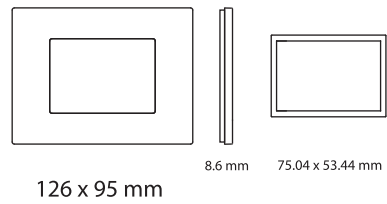

VISION

CLEVER DESIGN

the ability to think about or plan the future with imagination or wisdom

CLEVER DESIGN

VISION

2M 

3M 

4M 

5M 

7M 

2M

3M

4M

5M

171 x 95 mm

8.6 mm

120.04 x 53.44 mm

7M

216 x 95 mm

8.6 mm

165.04 x 53.44 mm

VISION

ELEGANCE

ELEGANCE SILK